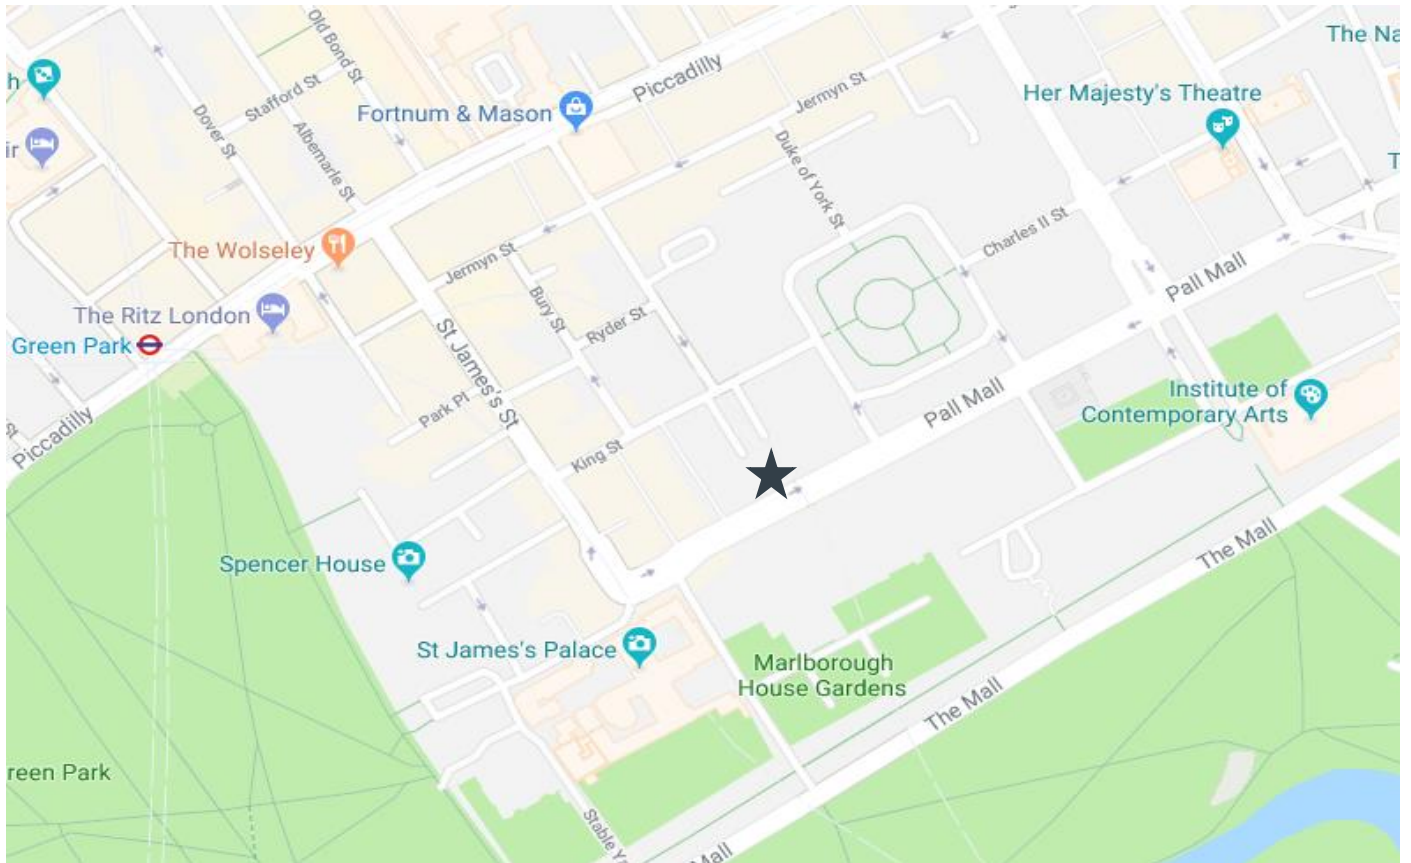

## HOW TO FIND US

- ★ By Tube: The nearest tube station is Green Park. Please take the Green Park exit onto Piccadilly and walk north east towards Piccadilly Circus. Turn right onto St James Street and walk to the end where the street bends around to become Pall Mall. We are 400ft up on the left.
- ★ By Car: There is limited parking on Pall Mall. Alternatively, the nearest parking is: Cockspur Street, SW1A 2BN. The car park is approximately a 8 minute walk from our office.
- ★ On arrival at our offices, please kindly present yourself to the ground floor reception staff who will assist in checking you into the building and directing you to our floor. **Please bring photo ID with you.**